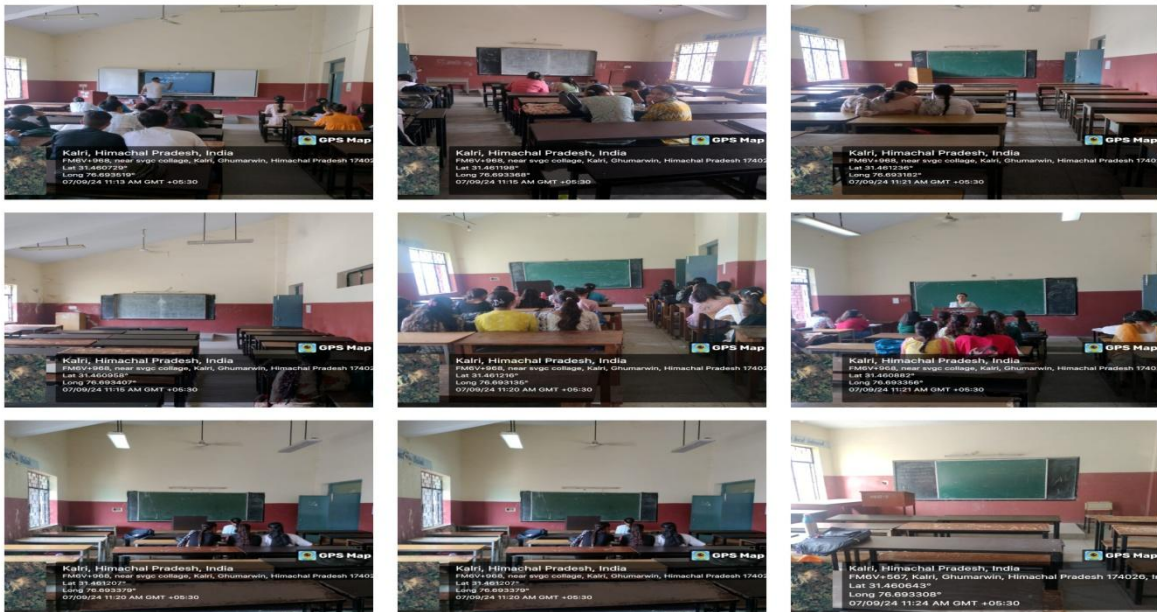

Class rooms on First Floor

Class rooms on Second Floor