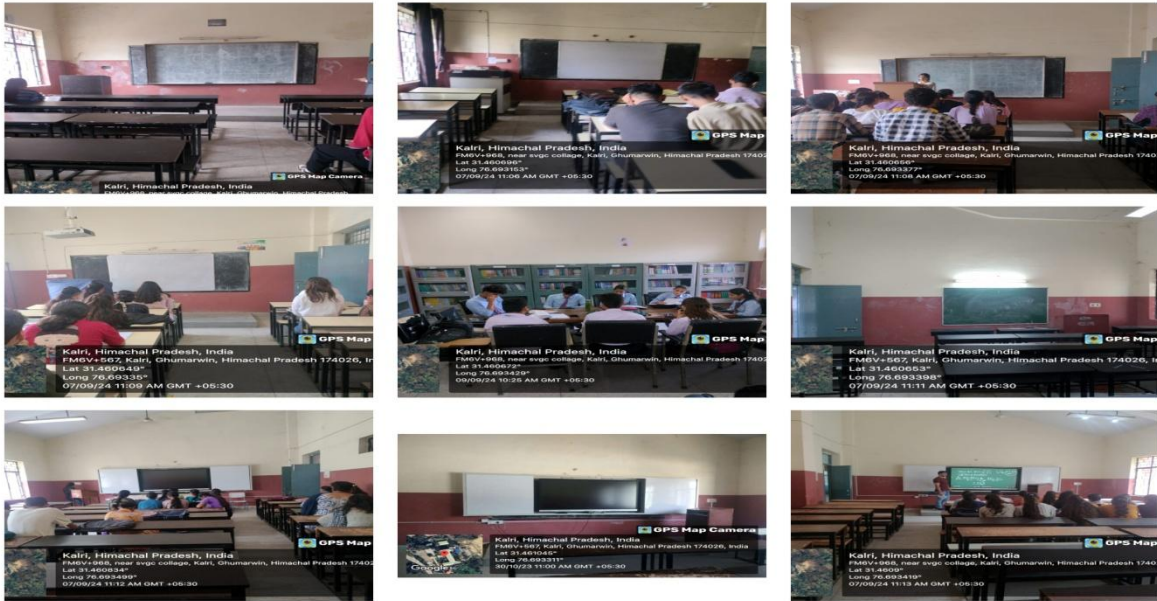

Class rooms on First Floor

Class rooms on Second Floor