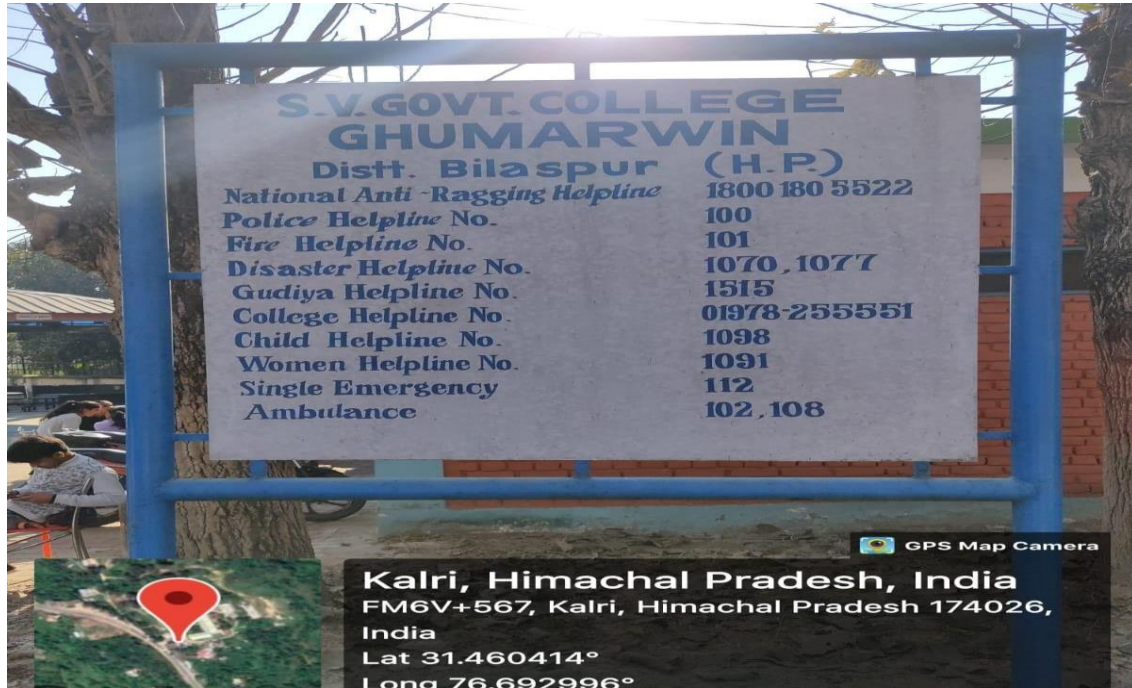

Counselling