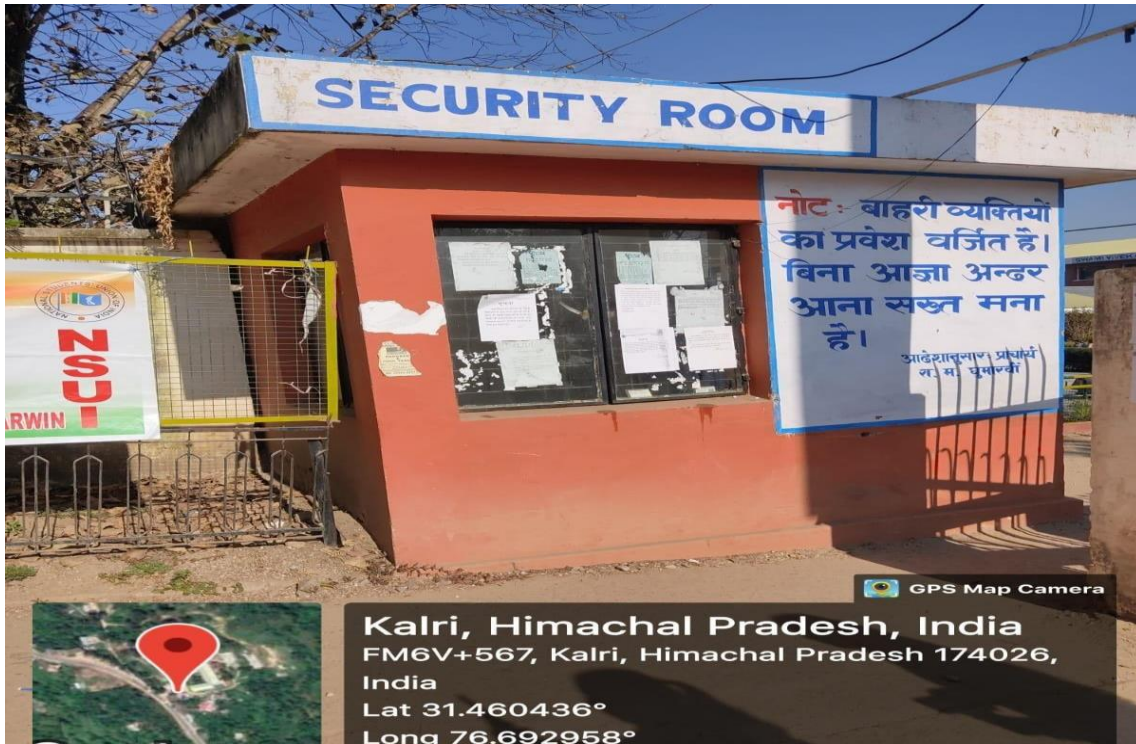

## Safety and Security

FIRST AID/  
DOCTOR'S ROOM

GPS Map Camera

**Kalri, Himachal Pradesh, India**

FM6R+9XW, Kalri, Himachal Pradesh 174026,  
India

Lat 31.461588°

Long 76.69236°